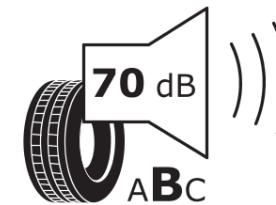

Product Information Sheet

Delegated Regulation (EU) 2020/740

Supplier name or trademark	MICHELIN
Commercial name or trade designation	ENERGY SAVER+
Tyre type identifier	111723
Tyre size designation	205/55R16
Load-capacity index	91
Speed category symbol	H
Fuel efficiency class	B
Wet grip class	A
External rolling noise class	B
External rolling noise value	70
Severe snow tyre	No
Ice tyre	No
Date of start of production	20/11
Date of end of production	
Load version	SL
Additional information	205/55 R16 91H TL ENERGY SAVER+ GRNX MI

More information on tyre labels and details is available under: <https://www.kia.com/eu/tyre-labels> (Link)

ENERG

MICHELIN

111723

205/55R16 91 H

C1

2020/740