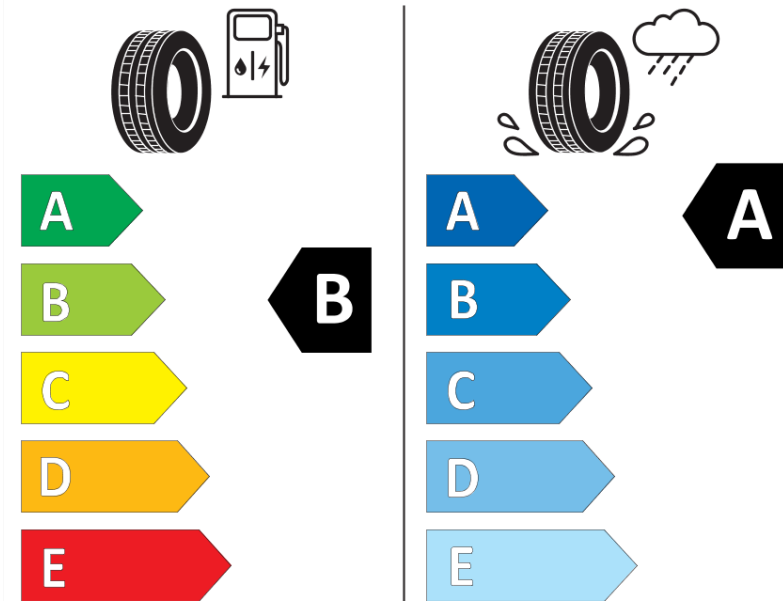

Product Information Sheet

Delegated Regulation (EU) 2020/740

Supplier name or trademark	MICHELIN
Commercial name or trade designation	ENERGY SAVER+
Tyre type identifier	111723
Tyre size designation	205/55R16
Load-capacity index	91
Speed category symbol	H
Fuel efficiency class	B
Wet grip class	A
External rolling noise class	B
External rolling noise value	70
Severe snow tyre	No
Ice tyre	No
Date of start of production	20/11
Date of end of production	
Load version	SL
Additional information	205/55 R16 91H TL ENERGY SAVER+ GRNX MI

More information on tyre labels and details is available under: <https://www.kia.com/eu/tyre-labels> (Link)

ENERG

MICHELIN

111723

205/55R16 91 H

C1

2020/740